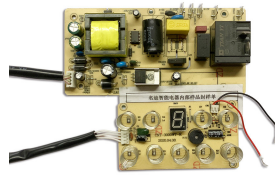

这是一套抽油烟机专用触摸式控制面板套装，包含电源主板与带数显的触摸按键板，支持档位显示与轻触操控，是抽油烟机的核心控制配件，适配多数主流机型，兼具供电保护与智能控制功能。

This is a touch control panel set specially designed for range hoods, including a power mainboard and a touch key board with digital display. It supports gear display and touch control, serving as the core control accessory for range hoods, compatible with most mainstream models, with power supply protection and intelligent control functions.

Control panel series

Control panel series

Control panel series

Control panel series

Control panel series

Control panel series

Control panel series

Control panel series