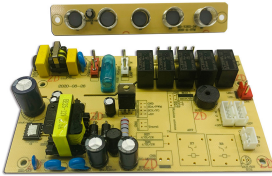

这是一套抽油烟机专用触摸式控制面板套装，包含电源主板与带数显的触摸按键板，支持档位显示与轻触操控，是抽油烟机的核心控制配件，适配多数主流机型，兼具供电保护与智能控制功能。

This is a touch control panel set specially designed for range hoods, including a power mainboard and a touch key board with digital display. It supports gear display and touch control, serving as the core control accessory for range hoods, compatible with most mainstream models, with power supply protection and intelligent control functions.

Control panel series

Control panel series

Control panel series

Control panel series

Control panel series

Control panel series

Control panel series

Control panel series