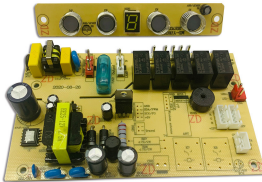

这是一套抽油烟机专用触摸式控制面板套装，包含电源主板与带数显的触摸按键板，支持档位显示与轻触操控，是抽油烟机的核心控制配件，适配多数主流机型，兼具供电保护与智能控制功能。

This is a touch control panel set specially designed for range hoods, including a power mainboard and a touch key board with digital display. It supports gear display and touch control, serving as the core control accessory for range hoods, compatible with most mainstream models, with power supply protection and intelligent control functions.

Control panel series

Control panel series

Control panel series

Control panel series

Control panel series

Control panel series

Control panel series

Control panel series