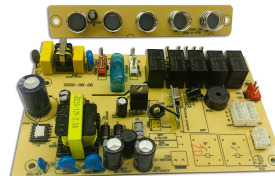

这是一套抽油烟机专用触摸式控制面板套装，包含电源主板与带数显的触摸按键板，支持档位显示与轻触操控，是抽油烟机的核心控制配件，适配多数主流机型，兼具供电保护与智能控制功能。

This is a touch control panel set specially designed for range hoods, including a power mainboard and a touch key board with digital display. It supports gear display and touch control, serving as the core control accessory for range hoods, compatible with most mainstream models, with power supply protection and intelligent control functions.

Control panel series

Control panel series

Control panel series

Control panel series

Control panel series

Control panel series

Control panel series

Control panel series