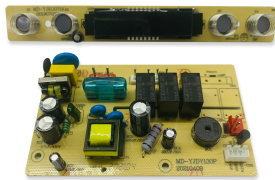

Control panel series