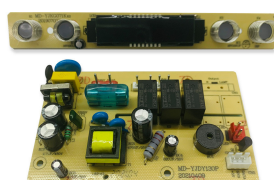

Control panel series