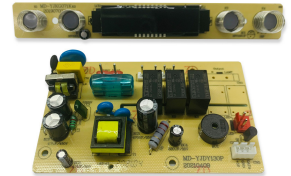

这是一套抽油烟机专用触摸式控制面板套装，包含电源主板与带数显的触摸按键板，支持档位显示与轻触操控，是抽油烟机的核心控制配件，适配多数主流机型，兼具供电保护与智能控制功能。

This is a touch control panel set specially designed for range hoods, including a power mainboard and a touch key board with digital display. It supports gear display and touch control, serving as the core control accessory for range hoods, compatible with most mainstream models, with power supply protection and intelligent control functions.

Control panel series

Control panel series

Control panel series

Control panel series

Control panel series

Control panel series

Control panel series

Control panel series