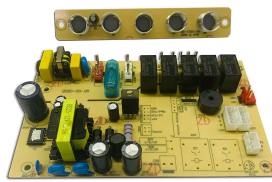

这是一套抽油烟机专用触摸式控制面板套装，包含电源主板与带数显的触摸按键板，支持档位显示与轻触操控，是抽油烟机的核心控制配件，适配多数主流机型，兼具供电保护与智能控制功能。

This is a touch control panel set specially designed for range hoods, including a power mainboard and a touch key board with digital display. It supports gear display and touch control, serving as the core control accessory for range hoods, compatible with most mainstream models, with power supply protection and intelligent control functions.

Control panel series

Control panel series

Control panel series

Control panel series

Control panel series

Control panel series

Control panel series

Control panel series